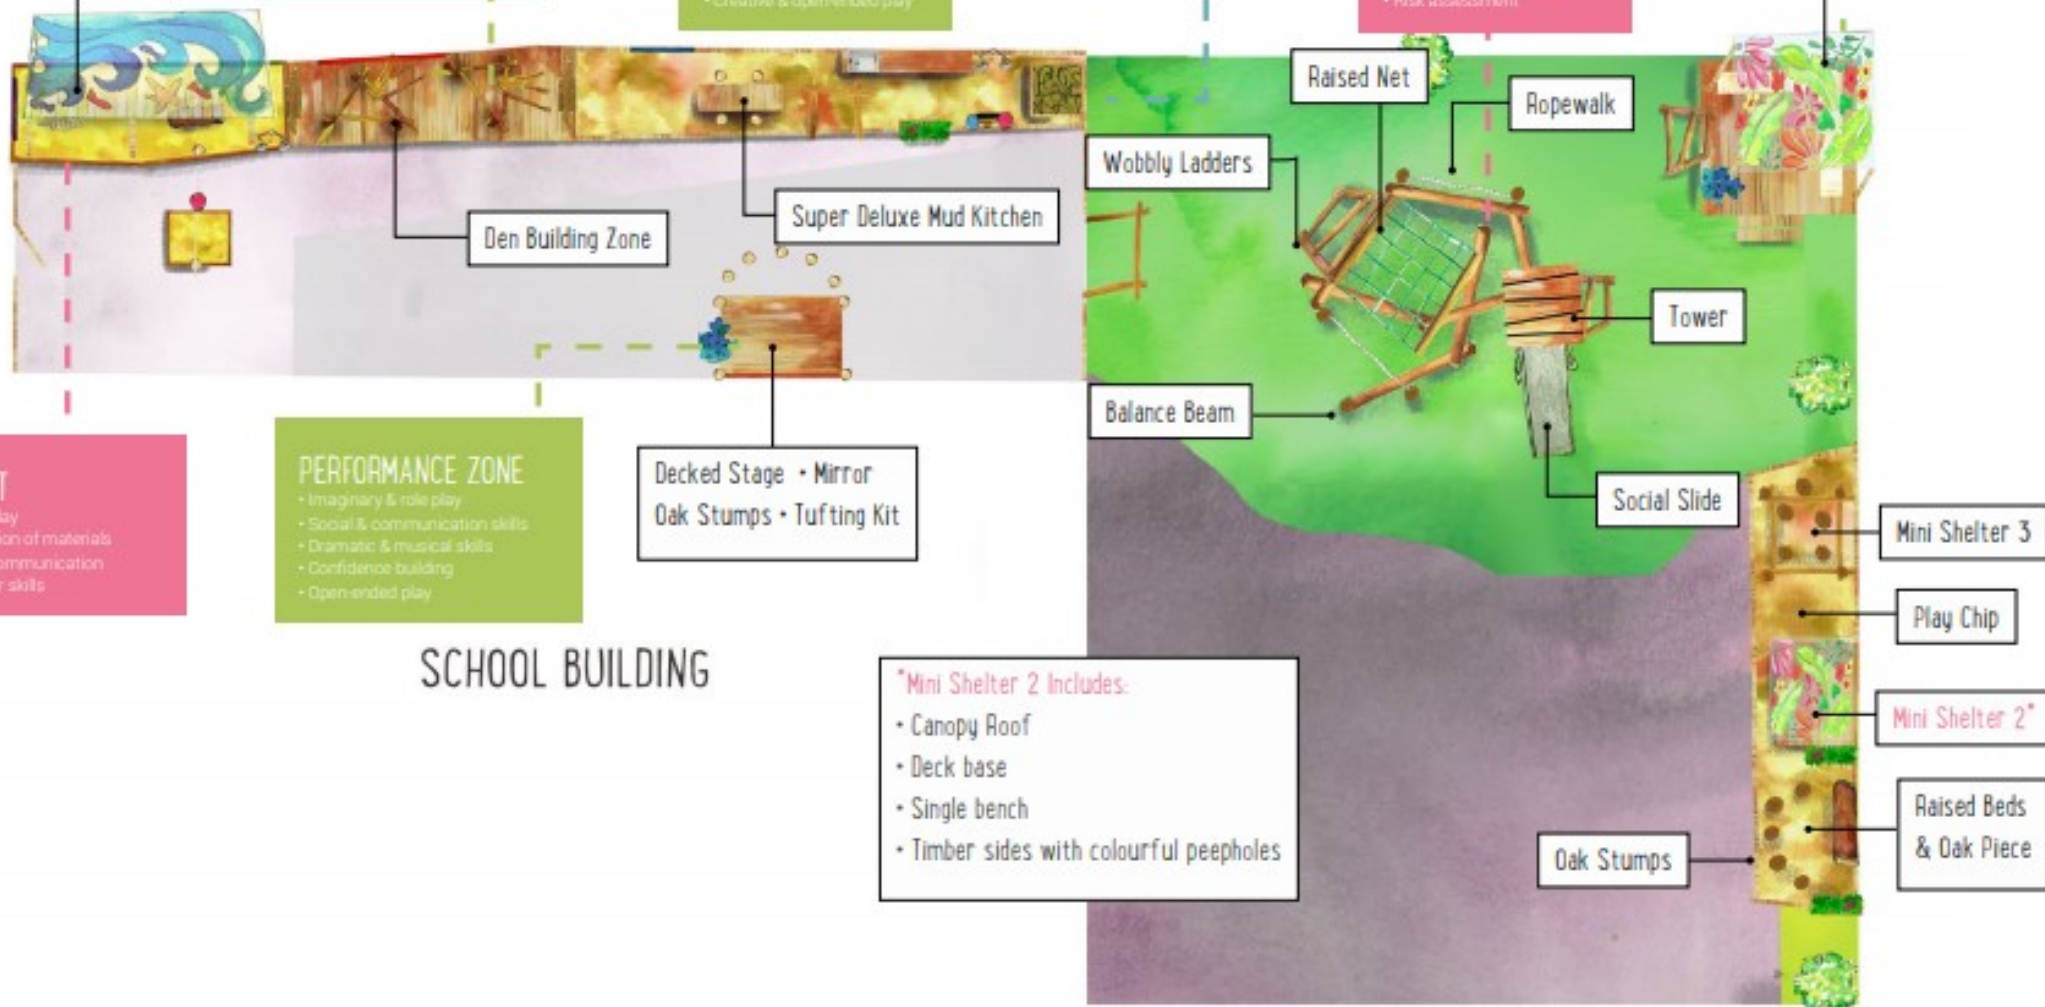

DEN BUILDING

- Forest school skills
- Co-operative & social play
- Communication skills
- Creative & open-ended play

MUD KITCHEN

- Imaginary & role play
- Social & communication skills
- Manual dexterity
- Fine & gross motor skills
- Maths & science - weighing & measuring

OUTDOOR CLASSROOM

- Sensory
- Colourful shadows & reflections
- Sheltered play
- Social & communication

NATURAL CLIMBING

- Core strength
- Balance & coordination
- Confidence building
- Fine & gross motor skills
- Risk assessment

Outdoor Classroom • Benches
Tufting kit • Wobbly Ladders
• Steps

SANDPIT

- Sensory play
- Manipulation of materials
- Social & communication
- Fine motor skills

PERFORMANCE ZONE

- Imaginary & role play
- Social & communication skills
- Dramatic & musical skills
- Confidence building
- Open-ended play

Decked Stage • Mirror
Oak Stumps • Tufting Kit

SCHOOL BUILDING

*Mini Shelter 2 Includes:

- Canopy Roof
- Deck base
- Single bench
- Timber sides with colourful peepholes

Mini Shelter 3

Play Chip

Mini Shelter 2*